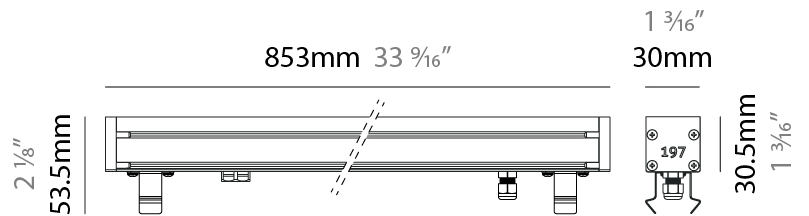

SLASH 30 RECESSED

E12I0061- _____ - _____

base number   Color   Lens
Temperature   Options

1. To build a product code in our configurator select the specify button on the base model # product page
2. To build a manual product code on this datasheet choose from the options listed below in blue font and add the suffix to the base model #

GENERAL

Series: Slash 30
Brand: Unonovesette
Division: Exterior
Mounting Type: Recessed
Mounting Location: In-Ground
Subcategory: Wallwash

PHYSICAL

Shape: Rectangle
Length (mm): 853
Length (in): 33 3/16
Width (mm): 30
Width (in): 1 3/16
Height (mm): 53.5
Height (in): 2 1/8
Light Distribution: Adjustable / Direct
Diffuser: Extra clear tempered 6mm
Fixture Finish: ANA
Fixture Material: Extruded Aluminum
Cable Details: IP68 30cm Cable with Easy Lock system

ELECTRICAL

Lamp Type: LED
Input Wattage (W): 25.43
Total Output Wattage (W): 19.87
Dimming: Non-Dimmable
Driver Included: No
Driver Location: Remote
Driver Type: Constant Voltage - Universal
Driver Class: Class 2
Input Voltage (V): 120 - 277
Output Voltage (V): 24
Upon Request: Phase Dimming (120Vac only) / 0-10V Dimming

LED

Color Temperature (°K): 2200 / 2700 / 3000 / 4000
Max. Delivered Lumen (lm): 1170 (3000K)
CRI: >90 CRI
Lamp Life (hrs): 100000

OPTICAL

Optic°: 12 / 21 / 31 / 46 / 13x36
Adjustability: Tilt ±20°

RATINGS AND CERTIFICATIONS

Certified By: Certified for North American Standards
IP rating: IP67
IK Rating: IK06