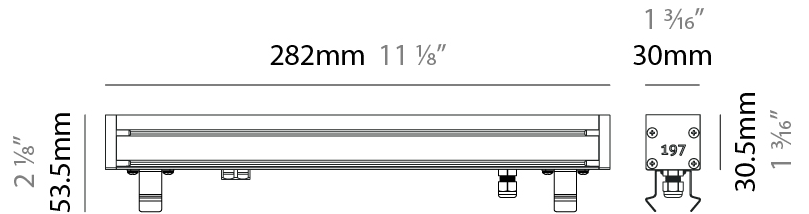

E12I0057-

base number   Color   Lens
Temperature   Options

1. To build a product code in our configurator select the specify button on the base model # product page
2. To build a manual product code on this datasheet choose from the options listed below in blue font and add the suffix to the base model #

GENERAL

Series: Slash 30
Brand: Unonovesette
Division: Exterior
Mounting Type: Recessed
Mounting Location: In-Ground
Subcategory: Wallwash

PHYSICAL

Shape: Rectangle
Length (mm): 282
Length (in): 11 ¹/₈
Width (mm): 30
Width (in): 1 ³/₁₆
Height (mm): 53.5
Height (in): 2 ¹/₈
Light Distribution: Adjustable / Direct
Weight (kg): 0.46
Weight (lbs): 1.014
Diffuser: Extra clear tempered 6mm
Fixture Finish: ANA
Fixture Material: Extruded Aluminum
Cable Details: IP68 30cm Cable with Easy Lock system

ELECTRICAL

Lamp Type: LED
Input Wattage (W): 8.48
Total Output Wattage (W): 6.63
Dimming: Non-Dimmable
Driver Included: No
Driver Location: Remote
Driver Type: Constant Voltage - Universal
Driver Class: Class 2
Input Voltage (V): 120 - 277
Output Voltage (V): 24
Upon Request: Phase Dimming (120Vac only) / 0-10V Dimming

LED

Color Temperature (*K): 2200 / 2700 / 3000 / 4000
Max. Delivered Lumen (lm): 570 (3000K)
CRI: >90 CRI
Lamp Life (hrs): 100000

OPTICAL

Optic°: 12 / 21 / 31 / 46 / 13x36
Adjustability: Tilt ±20°

RATINGS AND CERTIFICATIONS

Certified By: Certified for North American Standards
IP rating: IP67
IK Rating: IK06