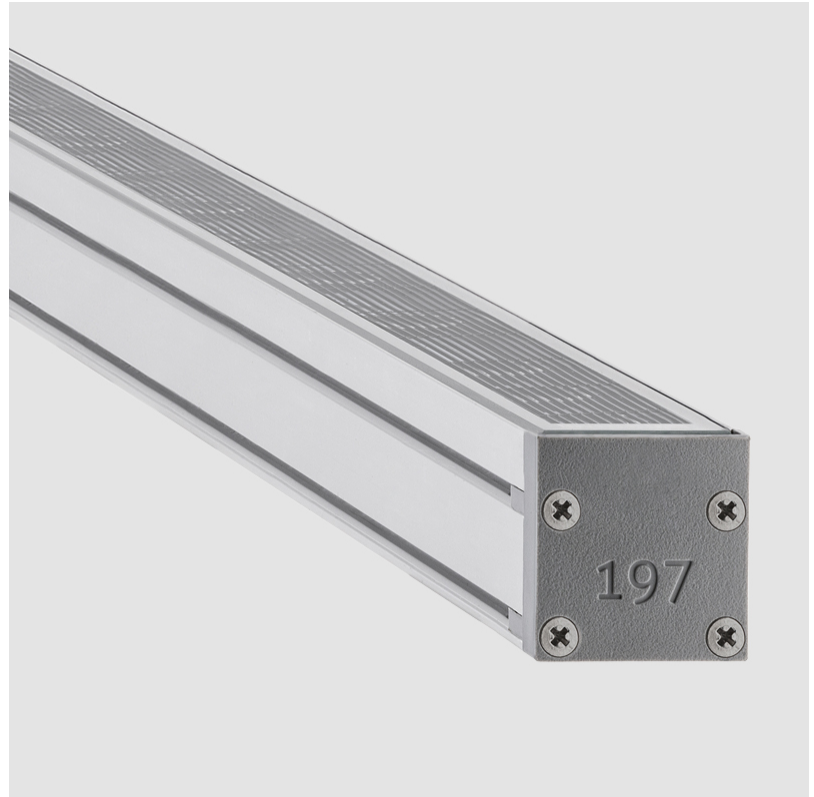

SLASH 30 RECESSED

E12I0052- _____ - _____

base number   Color   Lens
Temperature   Options

1. To build a product code in our configurator select the specify button on the base model # product page
2. To build a manual product code on this datasheet choose from the options listed below in blue font and add the suffix to the base model #

GENERAL

Series: Slash 30
Brand: Unonovesette
Division: Exterior
Mounting Type: Recessed
Mounting Location: In-Ground
Subcategory: Wallwash

PHYSICAL

Shape: Rectangle
Length (mm): 853
Length (in): 33 ³/₁₆
Width (mm): 30
Width (in): 1 ³/₁₆
Height (mm): 53.5
Height (in): 2 ¹/₈
Light Distribution: Adjustable / Direct
Diffuser: Extra clear tempered 6mm
Fixture Finish: ANA
Fixture Material: Extruded Aluminum
Cable Details: IP68 30cm Cable with Easy Lock system

ELECTRICAL

Lamp Type: LED
Input Wattage (W): 22.92
Total Output Wattage (W): 17.91
Dimming: Non-Dimmable
Driver Included: No
Driver Location: Remote
Driver Type: Constant Voltage - Universal
Driver Class: Class 2
Input Voltage (V): 120 - 277
Output Voltage (V): 24
Upon Request: Phase Dimming (120Vac only) / 0-10V Dimming

LED

Color Temperature (°K): 2200 / 2700 / 3000 / 4000
Max. Delivered Lumen (lm): 1890 (3000K)
CRI: >90 CRI
Lamp Life (hrs): 100000

OPTICAL

Optic°: 12 / 21 / 31 / 46 / 13x36
Adjustability: Tilt ±20°

RATINGS AND CERTIFICATIONS

Certified By: Certified for North American Standards
IP rating: IP67
IK Rating: IK06