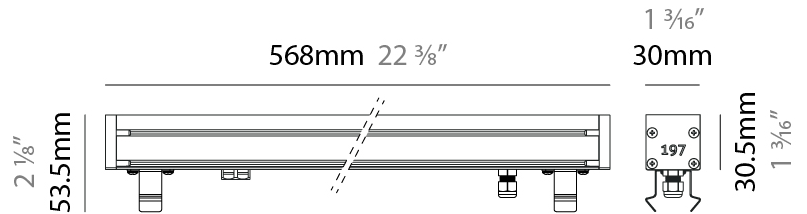

E12I0051- -

base number   Color   Lens
Temperature   Options

1. To build a product code in our configurator select the specify button on the base model # product page
2. To build a manual product code on this datasheet choose from the options listed below in blue font and add the suffix to the base model #

GENERAL

Series: Slash 30
Brand: Unonovesette
Division: Exterior
Mounting Type: Recessed
Mounting Location: In-Ground
Subcategory: Wallwash

PHYSICAL

Shape: Rectangle
Length (mm): 568
Length (in): 22 ³/₈"
Width (mm): 30
Width (in): 1 ³/₁₆"
Height (mm): 53.5
Height (in): 2 ¹/₈"
Light Distribution: Adjustable / Direct
Weight (kg): 0.46
Weight (lbs): 1.014
Diffuser: Extra clear tempered 6mm
Fixture Finish: ANA
Fixture Material: Extruded Aluminum
Cable Details: IP68 30cm Cable with Easy Lock system

ELECTRICAL

Lamp Type: LED
Input Wattage (W): 32
Total Output Wattage (W): 25
Dimming: Non-Dimmable
Driver Included: No
Driver Location: Remote
Driver Type: Constant Voltage - Universal
Driver Class: Class 2
Input Voltage (V): 120 - 277
Output Voltage (V): 24
Upon Request: Phase Dimming (120Vac only) / 0-10V Dimming

LED

Color Temperature (*K): 2200 / 2700 / 3000 / 4000
Max. Delivered Lumen (lm): 2280 (3000K)
CRI: >90 CRI
Lamp Life (hrs): 100000

OPTICAL

Optic*: 12 / 21 / 31 / 46 / 13x36
Adjustability: Tilt ±20°

RATINGS AND CERTIFICATIONS

Certified By: Certified for North American Standards
IP rating: IP67
IK Rating: IK06